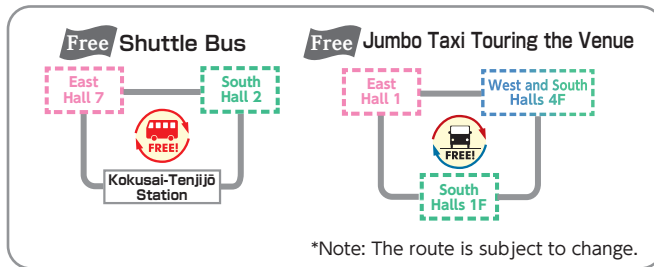

# Site Map

-  Special Exhibition
-  IMEC Poster Session
-  Restaurants
-  JIMTOF Food Festival
-  JIMTOF Cafe
-  Rest Area
-  Prayer Room
-  Information

## Additive Manufacturing Area in JIMTOF 2024

## WEST & SOUTH OPEN 9:00 AM

### Academic Area

-  Special Exhibition  
Machine Tool Infinity∞  
Welcome to the World of Machine Tools,  
Carving Out Endless Possibilities
-  IMEC Poster Session
- International Information Center