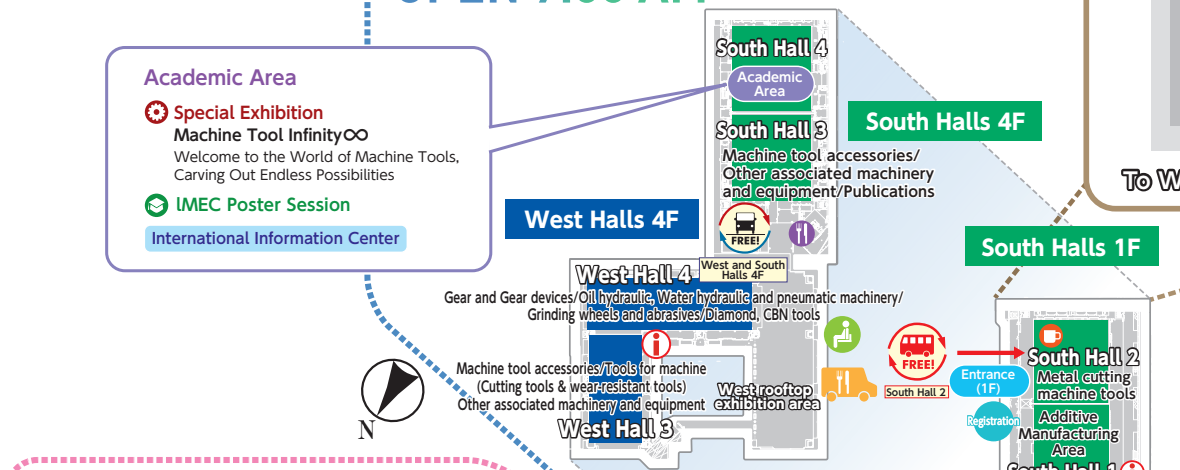

# Site Map

-  Special Exhibition
-  IMEC Poster Session
-  Restaurants
-  JIMTOF Food Festival
-  JIMTOF Cafe
-  Rest Area
-  Prayer Room
-  Information

## WEST & SOUTH OPEN 9:00 AM

### Academic Area

-  Special Exhibition  
Machine Tool Infinity∞  
Welcome to the World of Machine Tools,  
Carving Out Endless Possibilities
-  IMEC Poster Session
- International Information Center

## EAST OPEN 10:00 AM